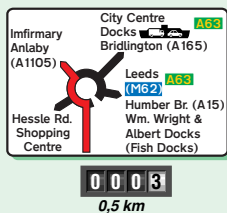

By Air

Humberside Airport, situated on the A18, just off the M180 Junction 5.

*Please report to Reception on arrival.

Section Details

Kingston Upon Hull

Start here

A63 (Eastbound)

A63 - M62, Humber Bridge, A15, M180, Airport.

0003
0,5 km

0000
0,0 km

Start here

A1079(T) (Southbound)

A1079 - YORK, A64, A19

0000
0,0 km

0021
3,4 km

0035
5,6 km