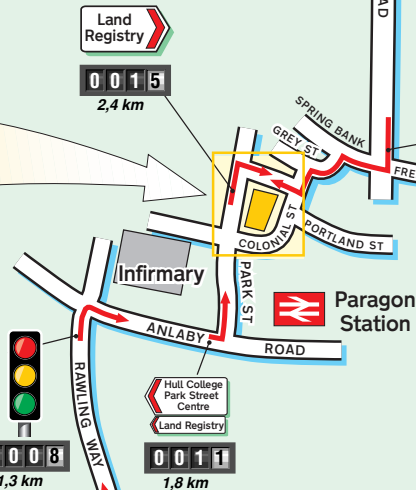

Land Registry Kingston Upon Hull Office

Earle House
Colonial Street
Hull HU2 8JN
Tel: 01482 223244 Fax: 01482 224278
www.landregistry.gov.uk

By Rail

Hull Paragon Station, a short 5 - 10 minute walk from our office. For further information on train operators and times please phone National Rail Enquiries on 0845 7484950.

By Air

Humberside Airport, situated on the A18, just off the M180 Junction 5.

*Please report to Reception on arrival.

Section Details

Kingston Upon Hull

Start here

A63 (Eastbound)

A63 - M62, Humber Bridge, A15, M180, Airport.

0003
0,5 km

0000
0,0 km

Start here

A1079(T) (Southbound)

A1079 - YORK, A64, A19

0000
0,0 km

0021
3,4 km

0035
5,6 km